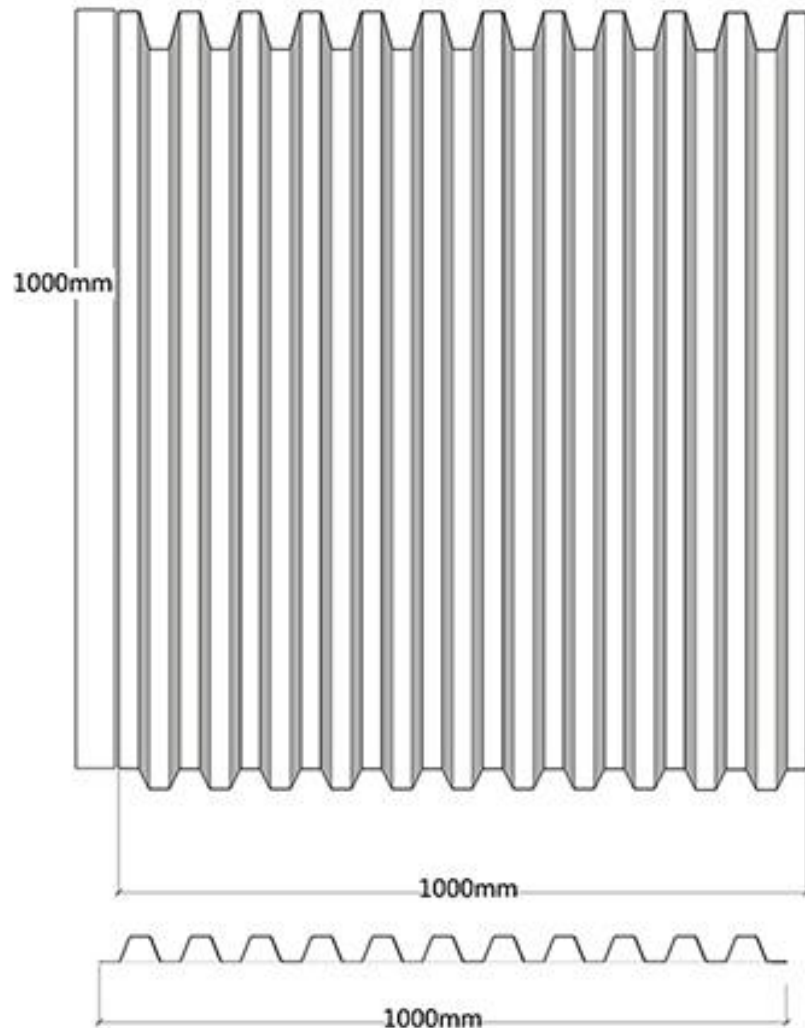

Standard 50mm Tube Modules:

0.9mm UV stabilised white polyethylene

Price quoted per m length - custom sizes possible

Item	A	B	C	D (Theoretically)	D (Actually)
Dia 50mm	60mm	28mm	28mm	25mm	<30mm