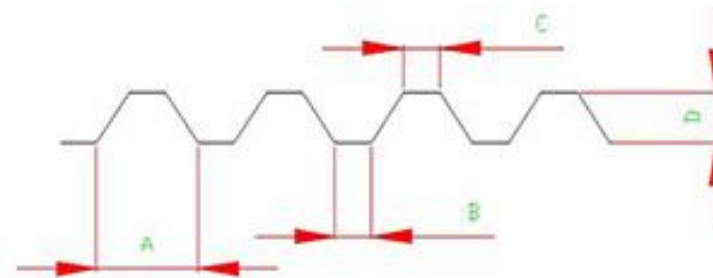

Standard 50mm Tube Modules:

0.9mm UV stabilised white polyethylene

Price quoted per m length - custom sizes possible

Item	A	B	C	D (Theoretically)	D (Actually)
Dia 50mm	60mm	28mm	28mm	25mm	<30mm