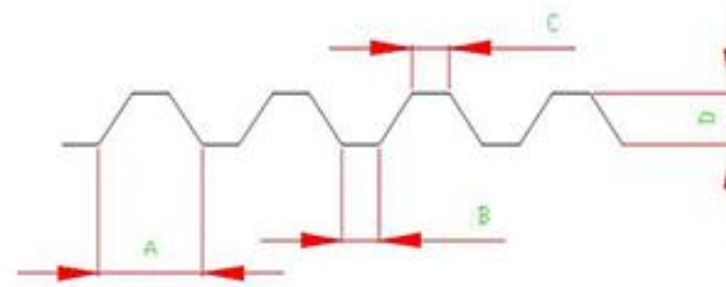

**Standard 35mm Tube Modules:**

0.9mm UV stabilised white polyethylene

Price quoted per m length - custom sizes possible

Item	A	B	C	D (Theoretically)	D (Actually)
Dia 35mm	40 mm	20 mm	20mm	17.5 mm	<20mm