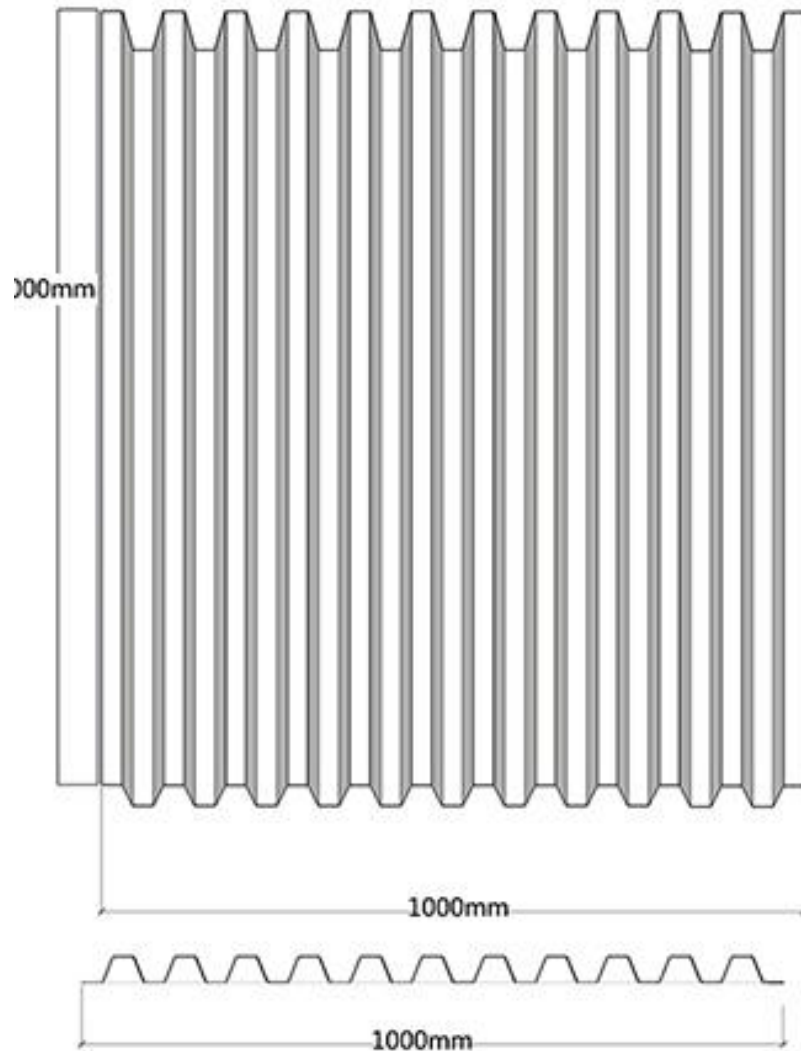

**Standard 35mm Tube Modules:**

0.9mm UV stabilised white polyethylene

Price quoted per m length - custom sizes possible

Item	A	B	C	D (Theoretically)	D (Actually)
Dia 35mm	40 mm	20 mm	20mm	17.5 mm	<20mm